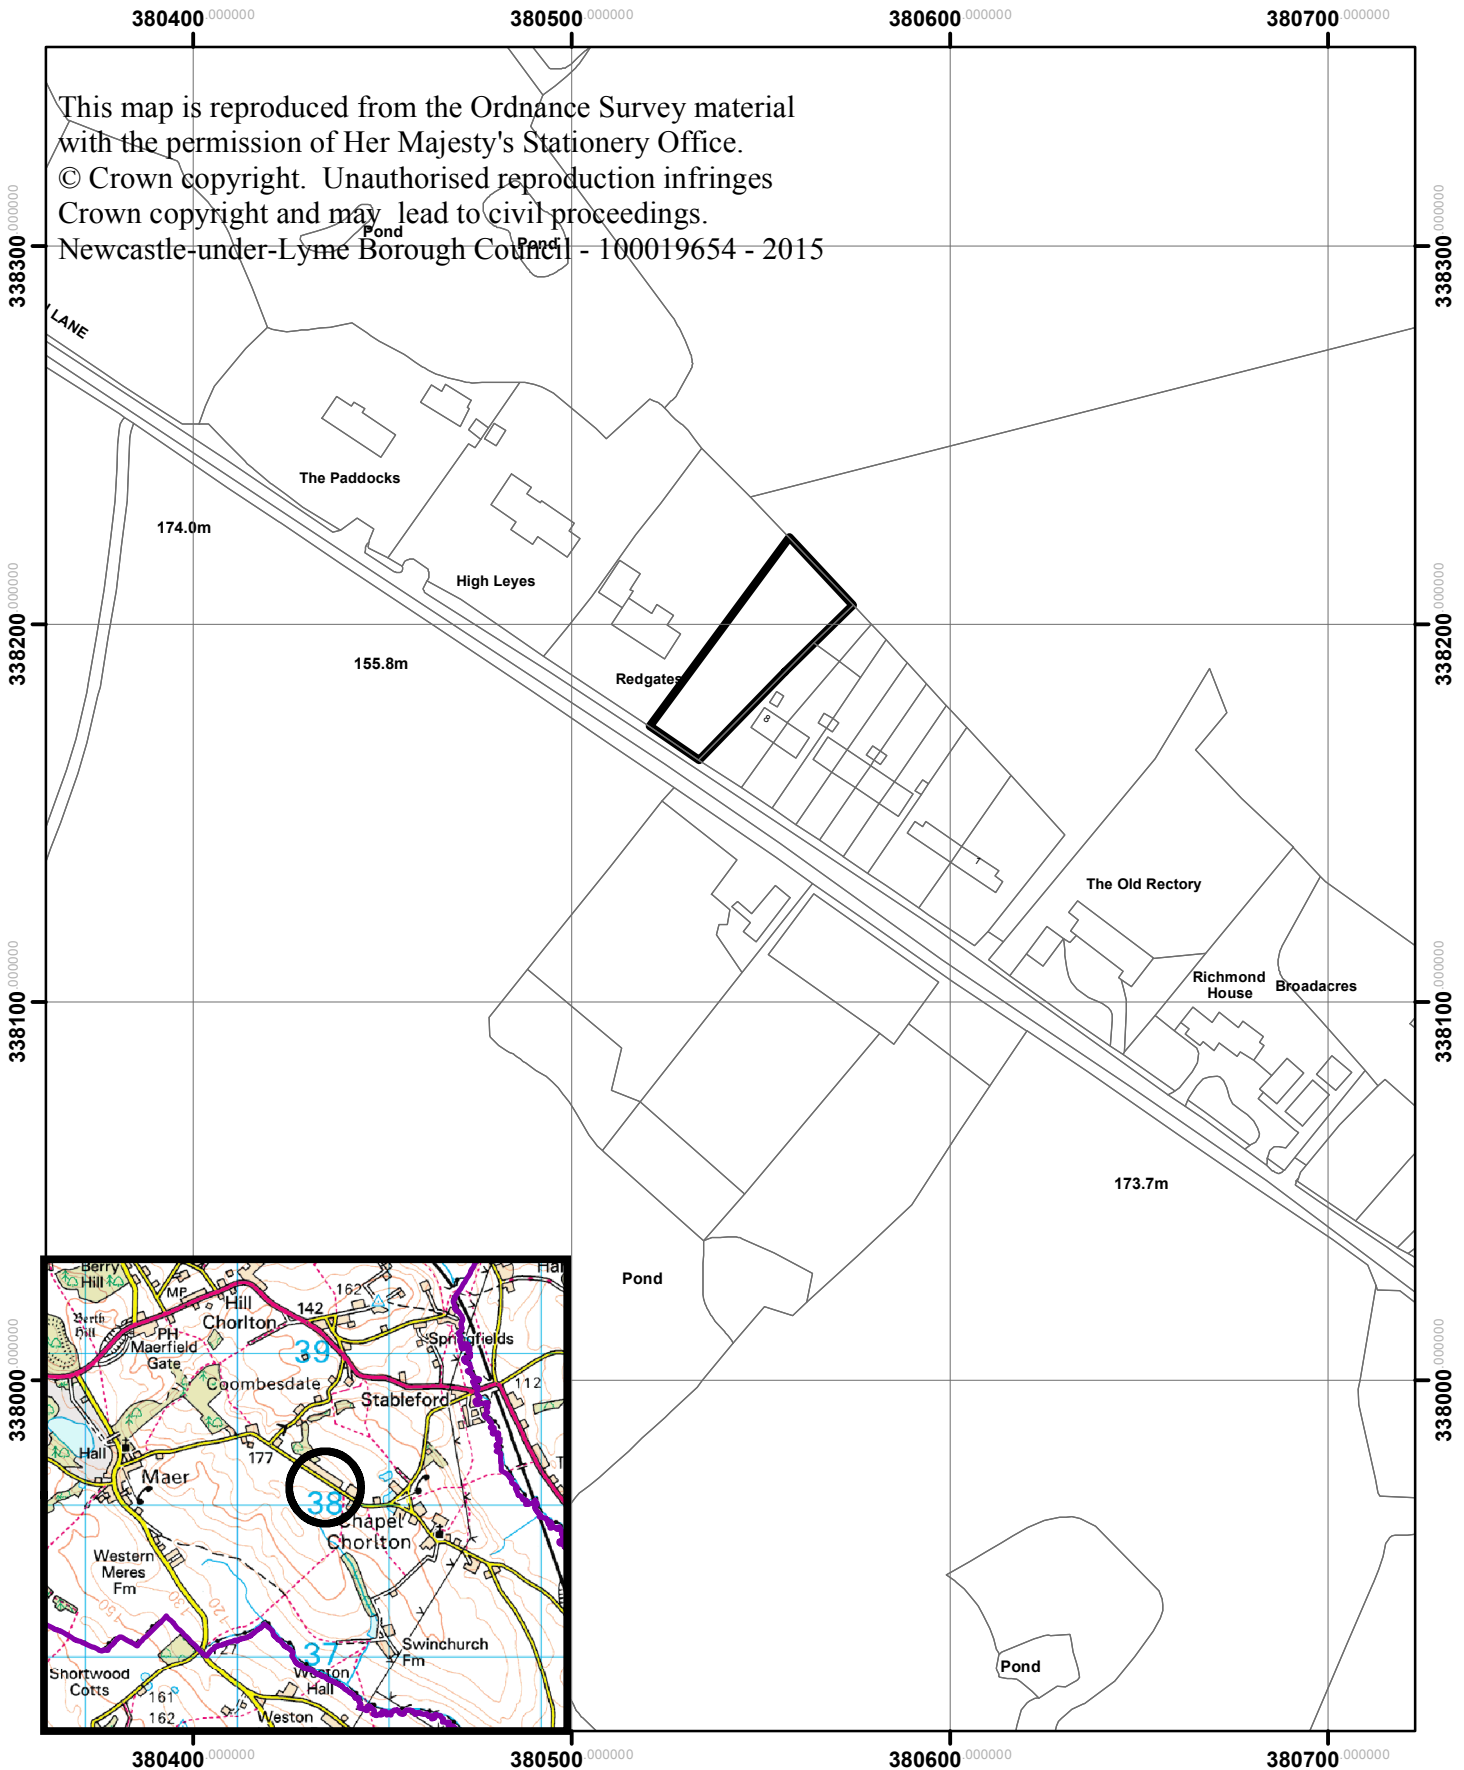

Redgates, Haddon Lane Chapel Chorlton 15/00039/OUT

Newcastle under Lyme Borough Council
Planning & Development Services
Date 31.03.2015

1:2,000